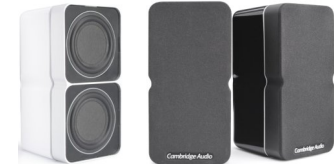

€ 140

X200 Sub

- Power output: 200W
- Mains voltage: 100V/115-220V/220-240V
- Drivers: 1 x 6,5" Subwoofer, 2 x 6,5" Passive Radiator
- Dimensions (H x W x D): 219 x 210 x 222 mm
- Black and White finishes available